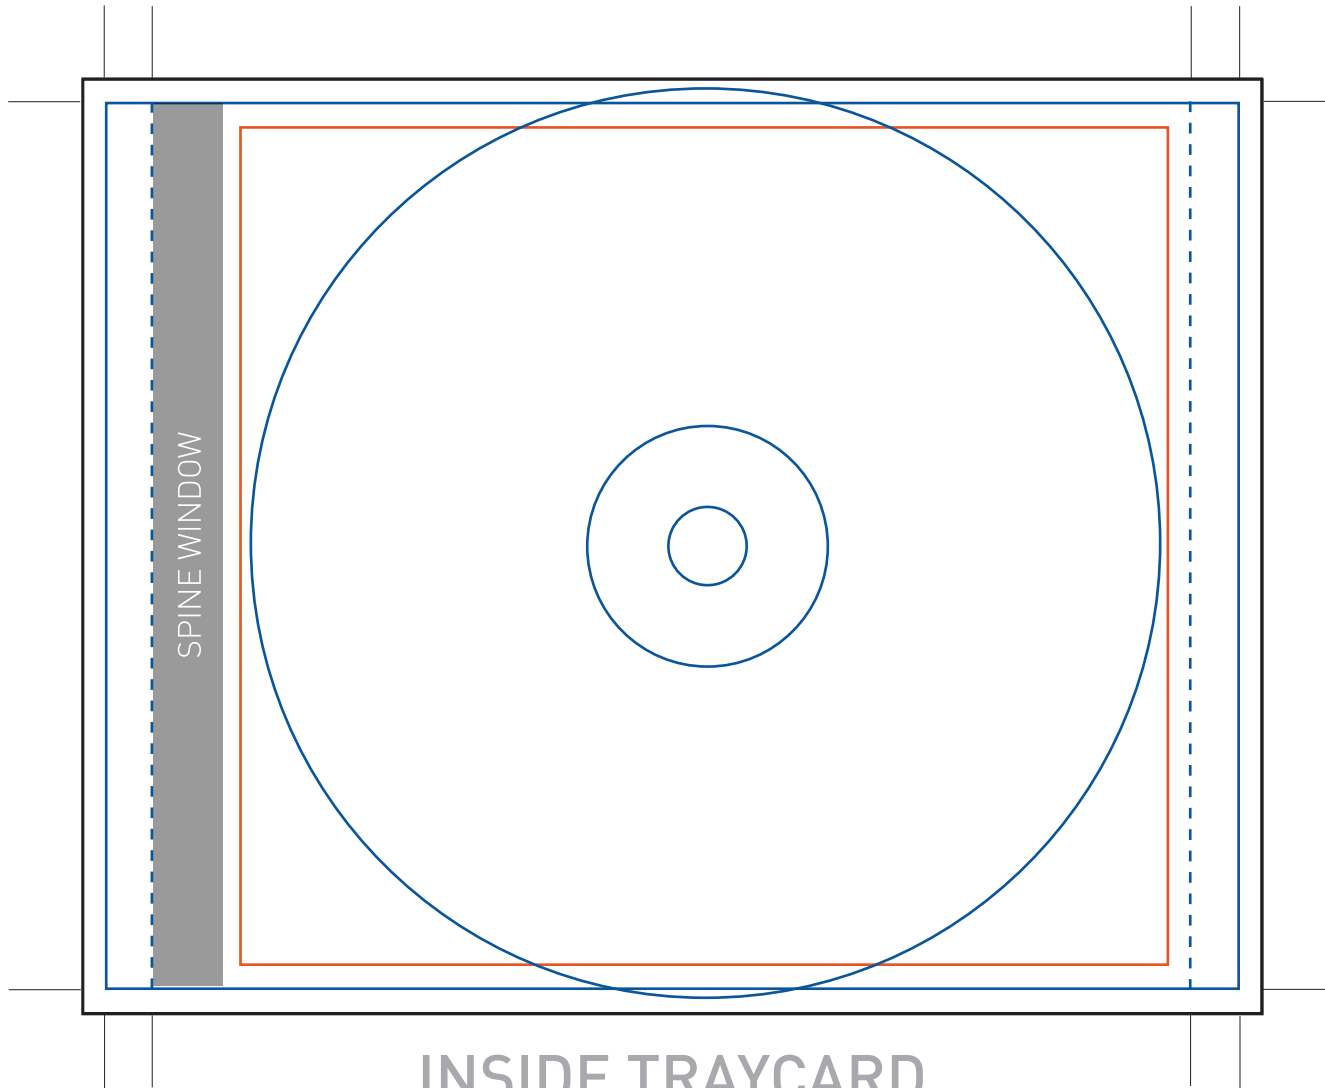

LEGEND
BLEED _____
TRIM _____
SAFETY _____
FOLD _____

We Make Tapes & Discs
615.244.4236 888.868.8852
www.wemaketapes.com
graphics@wemaketapes.com

TRAYCARD OUTSIDE
TRIM SIZE 5.4 X 4.65 SPINE .25 X 4.625

LEGEND
BLEED _____
TRIM _____
SAFETY _____
FOLD _____

INSIDE TRAYCARD
TRIM SIZE 5.4 X 4.625