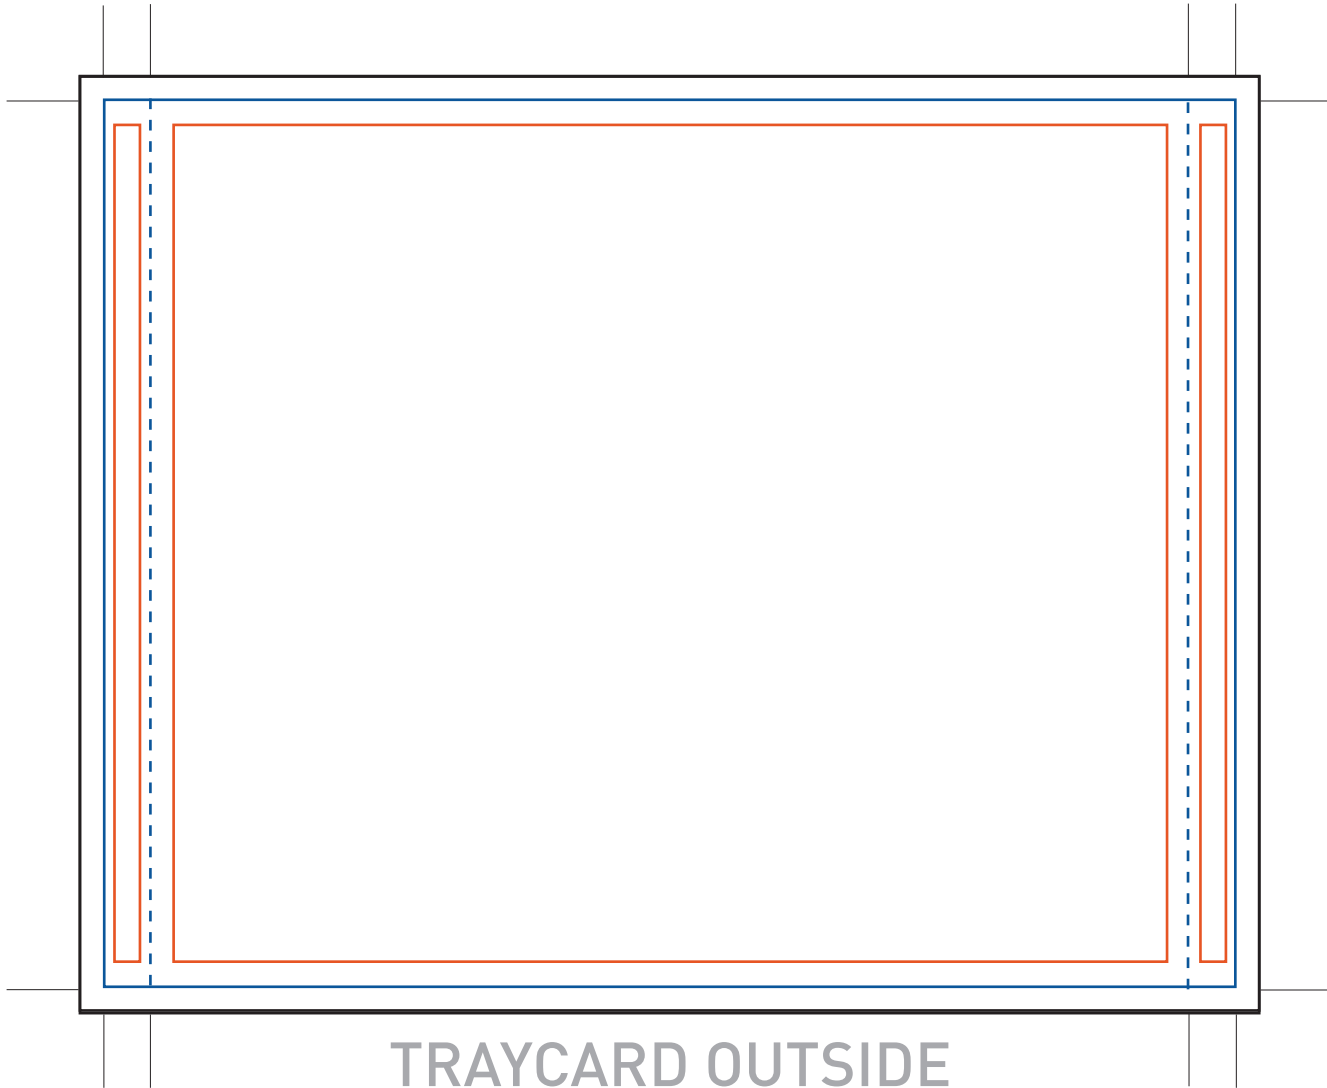

LEGEND
BLEED _____
TRIM _____
SAFETY _____
FOLD _____

We Make Tapes & Discs
615.244.4236 888.868.8852
www.wemaketapes.com
graphics@wemaketapes.com

TRAYCARD OUTSIDE
TRIM SIZE 5.4 X 4.65 SPINE .25 X 4.625

LEGEND
BLEED _____
TRIM _____
SAFETY _____
FOLD _____

INSIDE TRAYCARD
TRIM SIZE 5.4 X 4.625