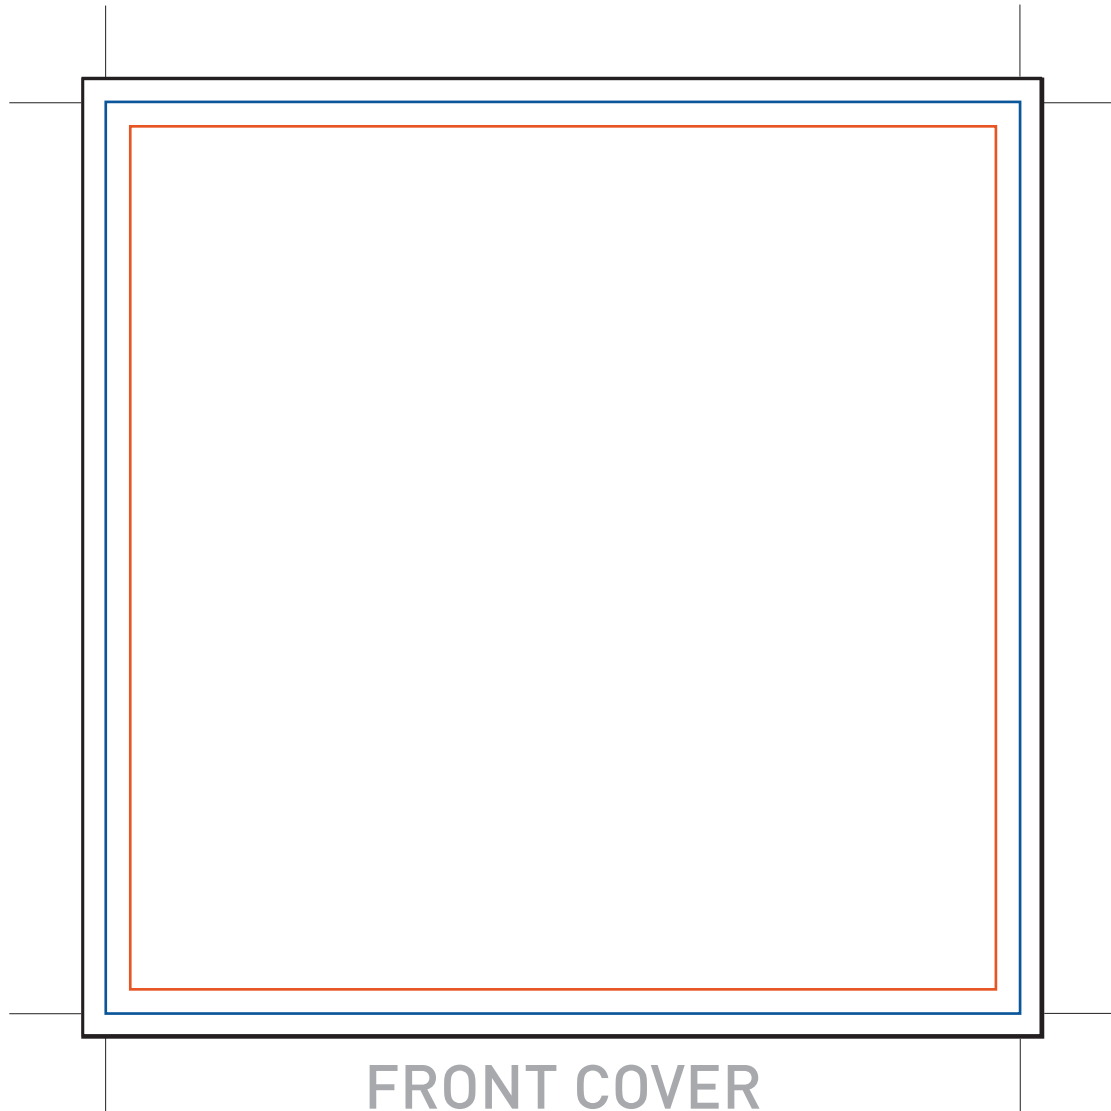

LEGEND
BLEED _____
TRIM _____
SAFETY _____
FOLD _____

FRONT COVER
TRIM SIZE 4.75 X 4.75